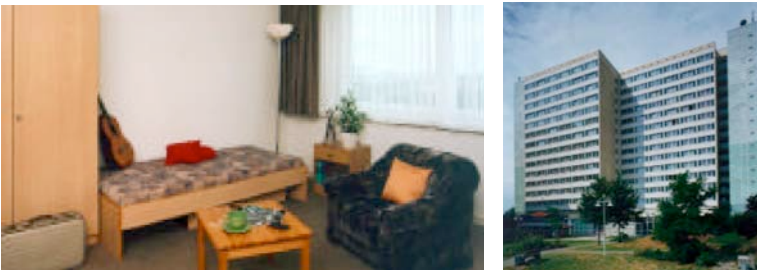

Furnished Apartments

1-room, 2-room and 3-room apartments –
Residential estate in Rhinstraße 157, Berlin-Lichtenberg

Apartment and fittings

The pleasingly furnished apartments are ideal for young people. The Studio apartments are approximately 30 m² in size and have a functional living room and a modern fitted kitchen, with a refrigerator and an electric cooker. The tiled bathroom is equipped with a shower, and the spacious hall features a built-in closet. The more spacious apartments have an additional one or two bedrooms.

Location and transport links

The residential estate is located in the Landsberger Allee and is easily reachable by tram. You have direct links into the city centre, various districts and all long-distance railway stations. There are numerous shopping possibilities along Landsberger Allee, including the Allee-Center with its shops, pubs and services. A bowling hall with several alleys awaits you in the neighbouring Komfort Hotel. In addition, the hotel's theatre box office sells tickets for all of Berlin's stages and sporting events.